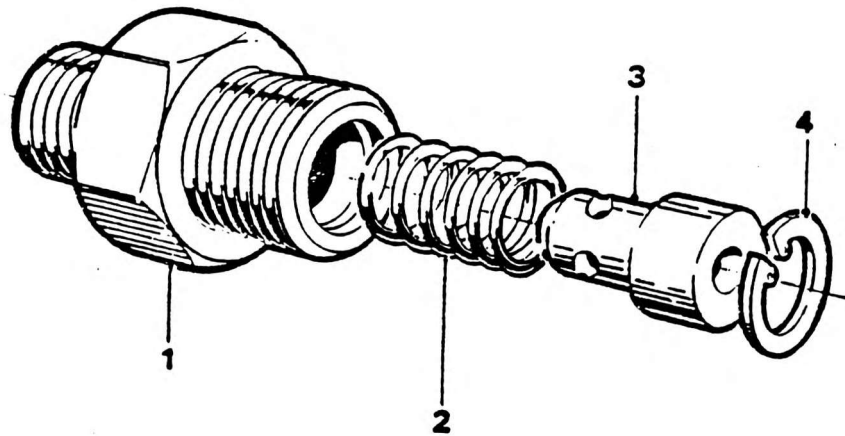

SURGE VALVE ASSEMBLY

NO.	PART NO.	QTY.	DESCRIPTION	NO.	PART NO.	QTY.	DESCRIPTION
1	554252	1	Surge Valve				
2	554254	1	Compression Spring				
3	554255	1	Internal Circlip 7/16"				
4	6-926-990296	1	Valve Body				